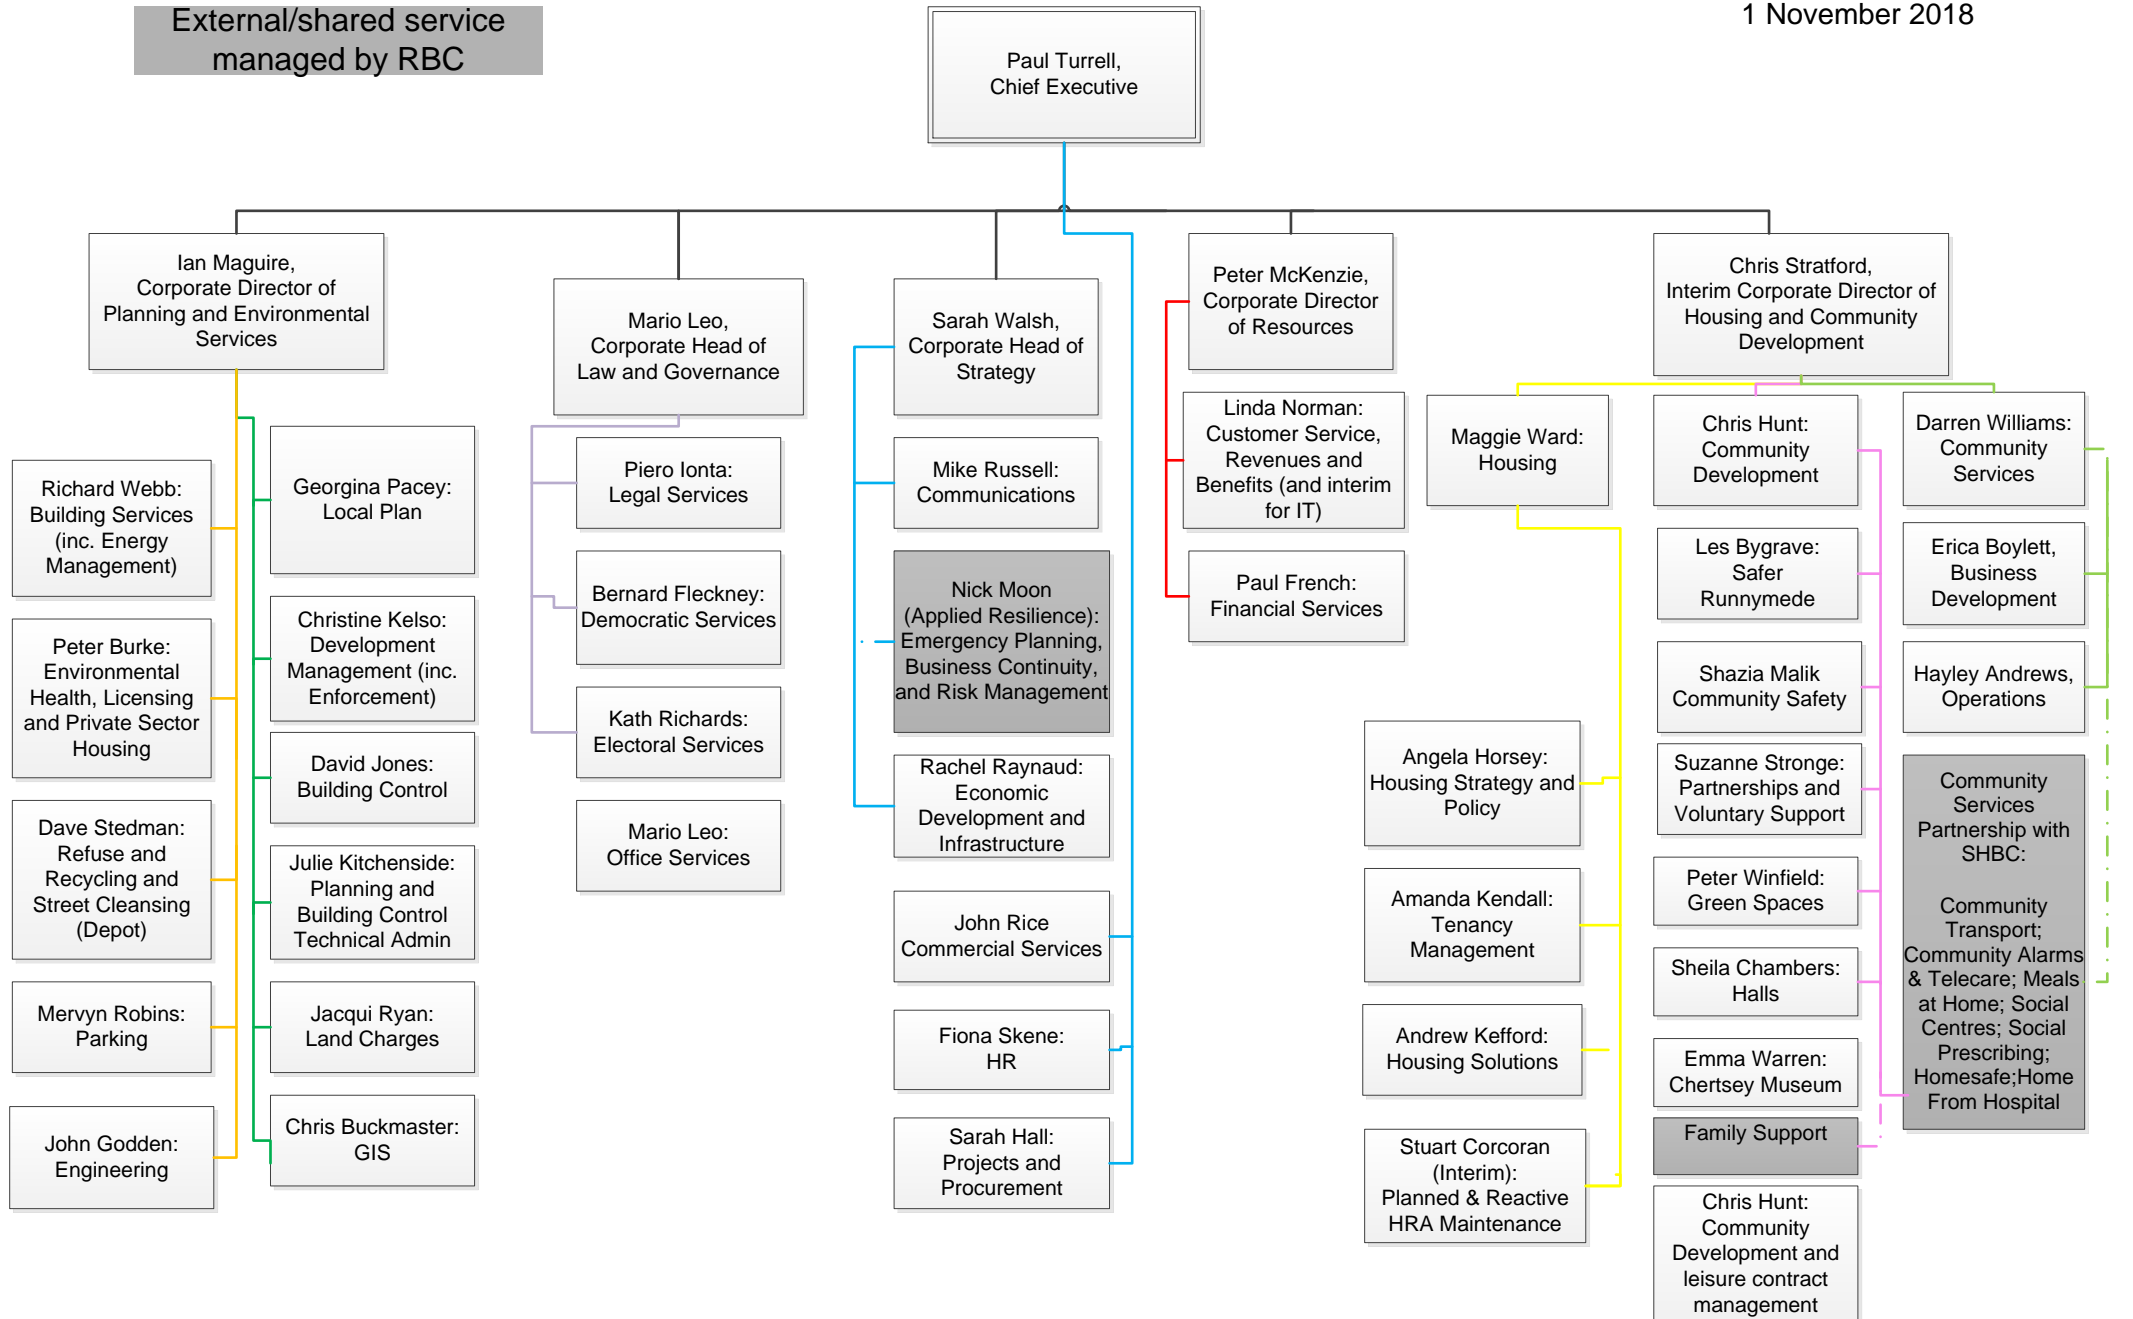

Runnymede Borough Council

1 November 2018

External/shared service managed by RBC

Environmental Services

Planning

Law and Governance

Corporate Services

Resources

Housing

Comm.Dev

Comm. Services