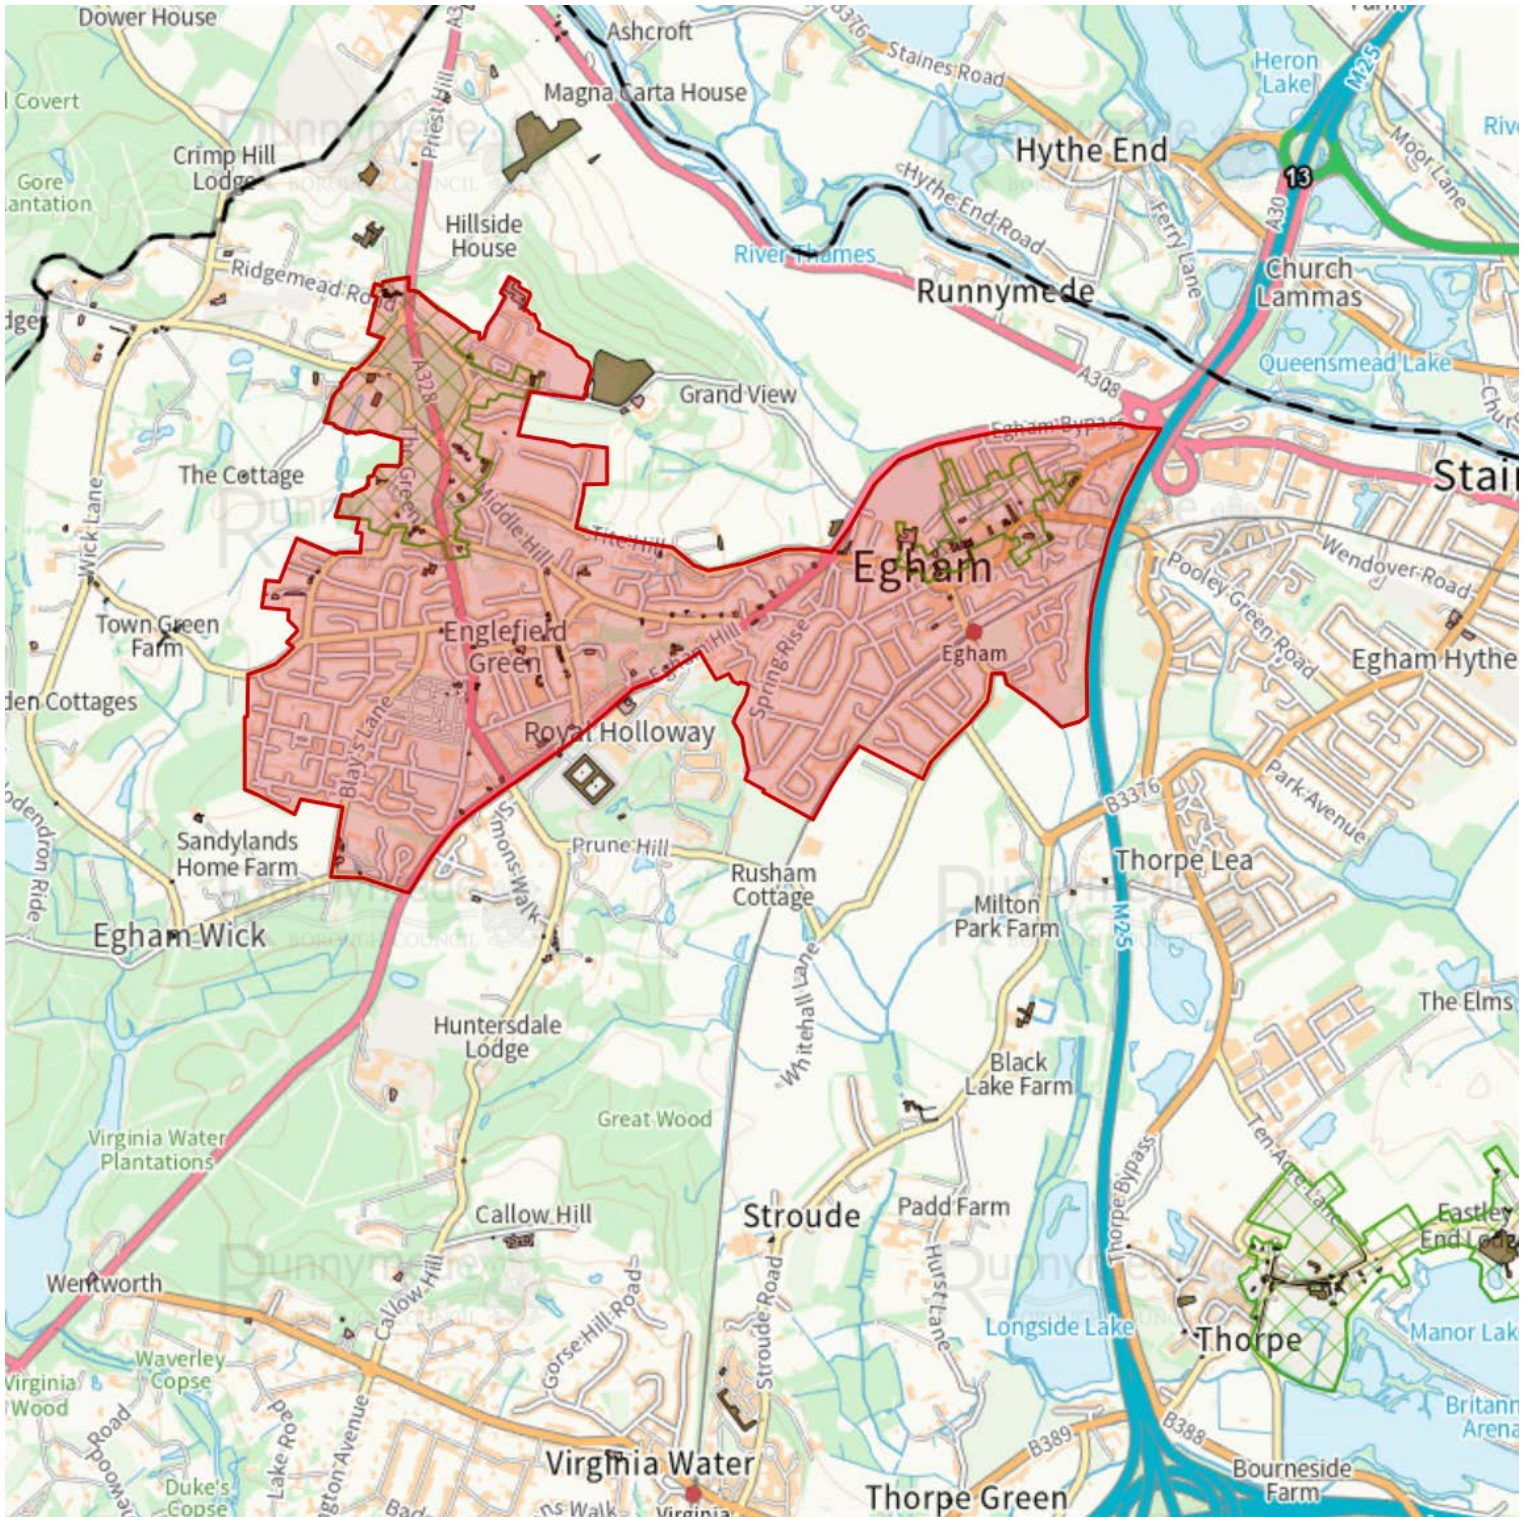

Area Proposed for Regulation 7 Direction

© Crown copyright and database rights 2016 Ordnance Survey 100006086

You are not permitted to copy, sub-license, distribute or sell any of this data to third parties in any form

OS Data © Crown copyright and database rights 2026 Ordnance Survey AC0000819451 & Landmark Information Group Ltd

Map Data ©2021 Google

Flood Data © Environment Agency and database rights 2024

Map exported on Thu Apr 09 2026 16:26:30 GMT+0100 (British Summer Time)